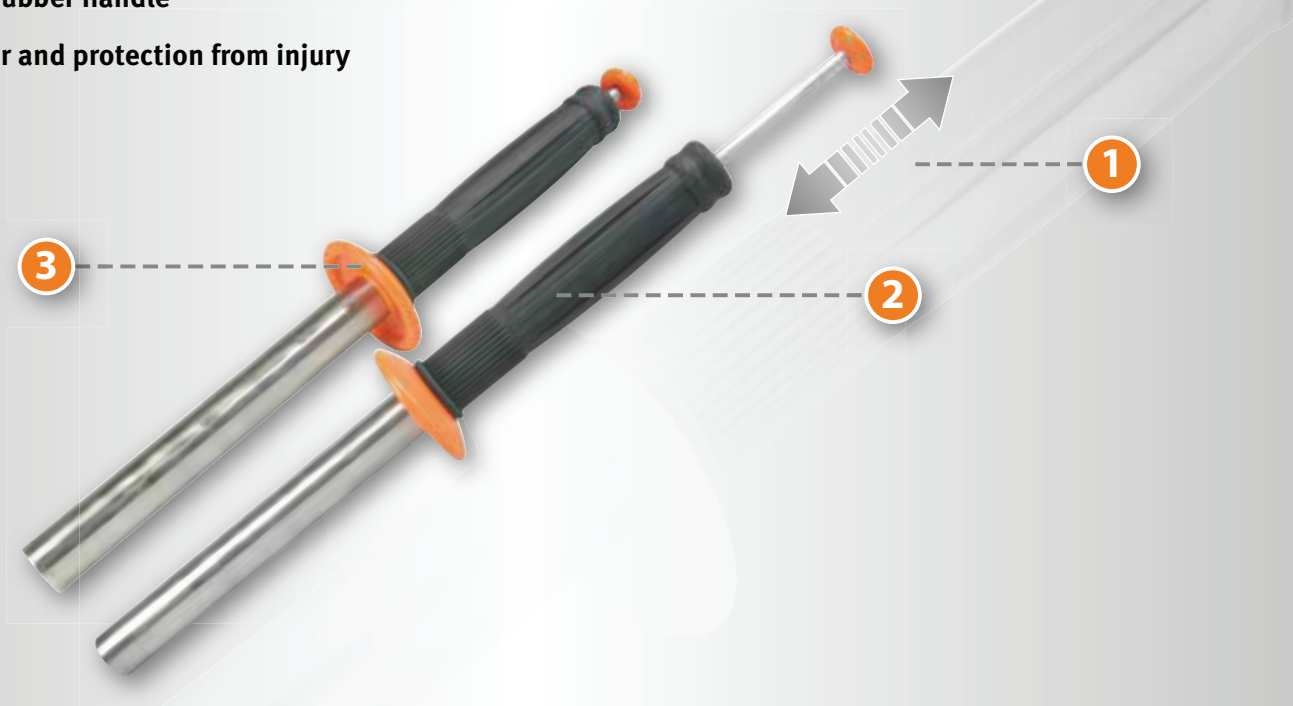

MAGNETIC SWARF REMOVER

- 1 Telescopic handle for the release and removal of debris
- 2 Sturdy rubber handle
- 3 Strapper and protection from injury

- Move a magnet inside a stainless round bar up and down and the highly adhesive magnet attracts metal swarf. Then pull the button—swarf fall down
- More cleanness on the workplace
- Magnetic Swarf Remover, length: 400 mm (16")

ALFRA – Magnetic Swarf Remover

Prod.-No.

18654